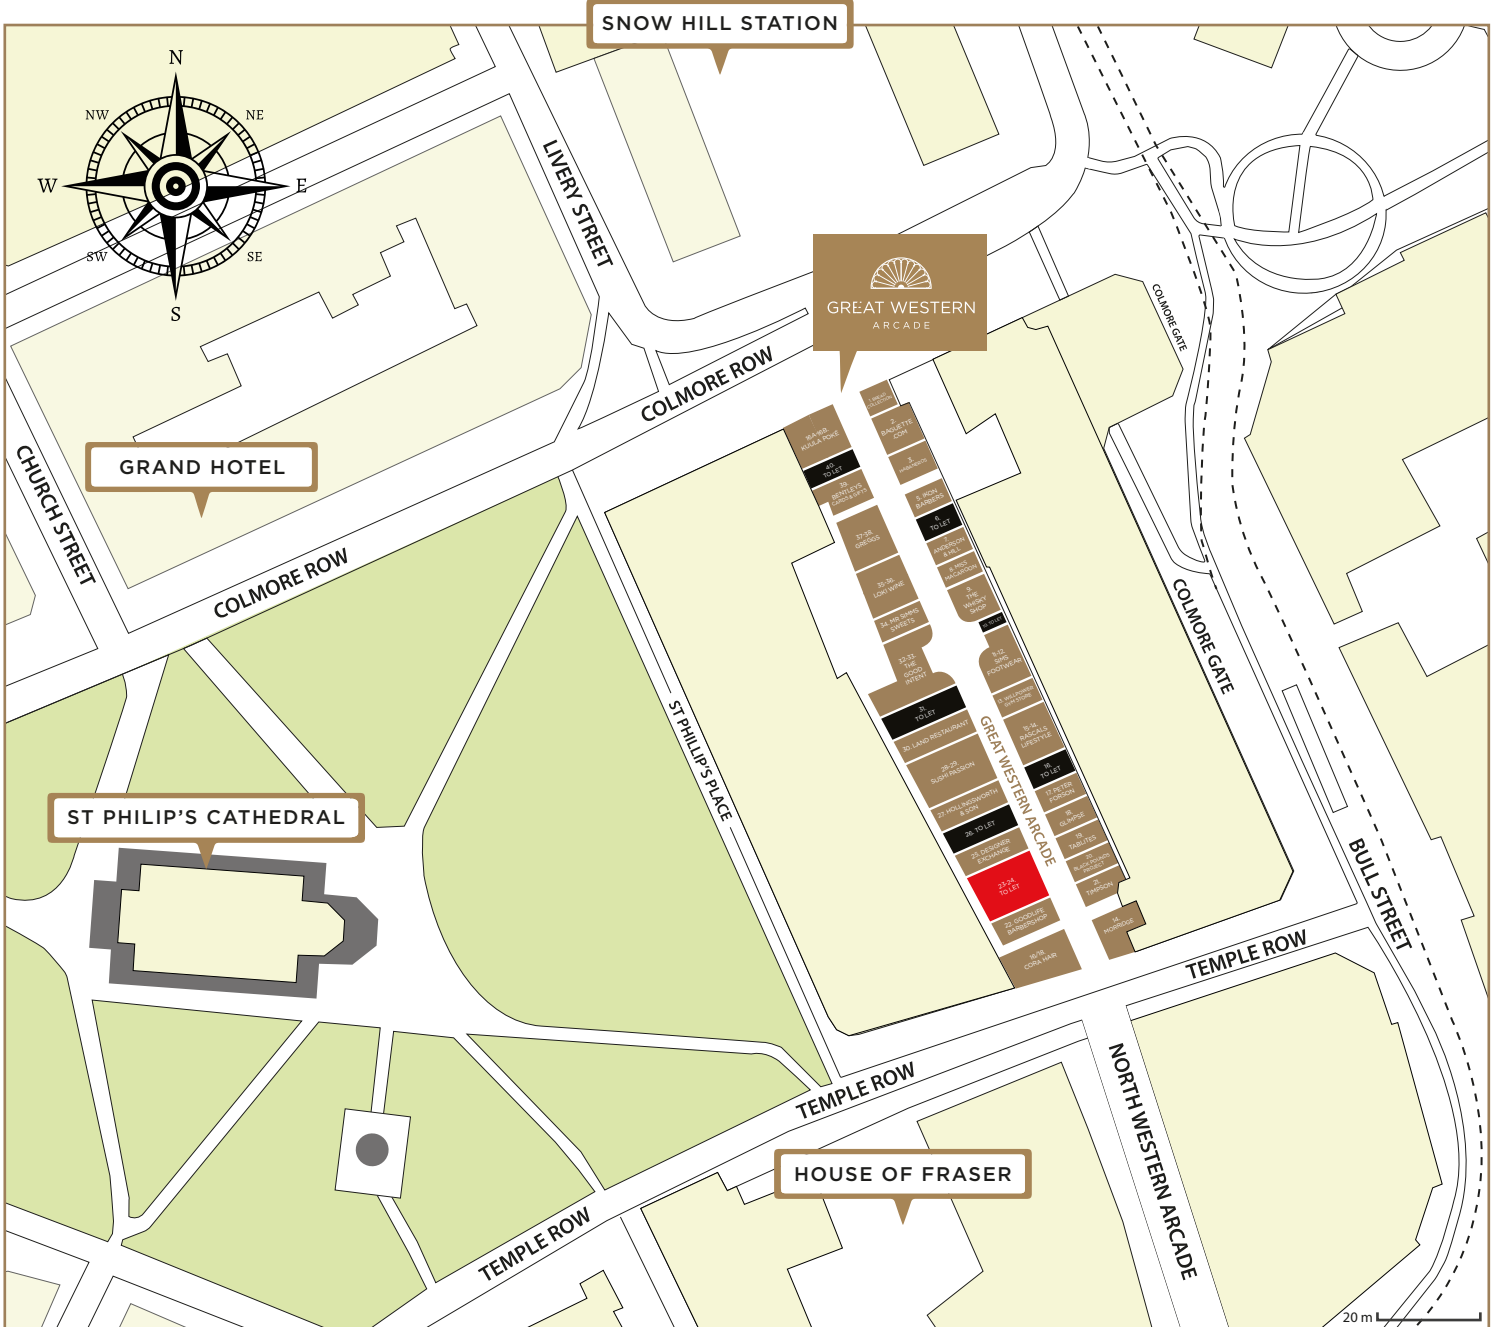

UNIT
23-24

RETAIL SHOP TO LET

UNIT 23-24 - GREAT WESTERN ARCADE
BIRMINGHAM, B2 5HU

As the UK's second city, Birmingham is a premier destination for retail and leisure and is currently undergoing major investment with exciting developments across retail, office and residential sectors.

At its heart lies the Great Western Arcade, a Victorian thoroughfare steeped in history and overflowing with independent retailers, with an exceptional food and beverage offering.

With its prime positioning immediately opposite Snow Hill Station, and in the midst of the Central Business District, the Great Western Arcade provides an unrivalled opportunity for a variety of occupiers.

GREAT WESTERN
ARCADE

WWW.GREATWESTERNARCADE.CO.UK

GREAT WESTERN ARCADE

GROUND FLOOR PLAN

TEMPLE ROW

COLMORE ROW

AP GWA Ltd for themselves and for the vendors and lessors of the property give notice that:

1. These particulars are set out as a general outline only for the guidance of intending purchasers or lessees and do not constitute, nor constitute part of any offer or contract.
2. All descriptions, dimensions, reference to condition and necessary permissions for use and occupation and other details are given in good faith and are believed to be correct but without responsibility on the part of AP GWA Ltd or their clients. Any intending purchasers or tenants should not rely on them as statements or representations of fact but must satisfy themselves by inspection or otherwise as to the correctness of each of them.
3. No person, either principal or employee, at AP GWA Ltd has any authority to make or give any representation or warranty in relation to this property.
4. Any reference to plant, machinery, equipment, services, fixtures or fittings shall not imply that such items are fit for their purpose or in working order.